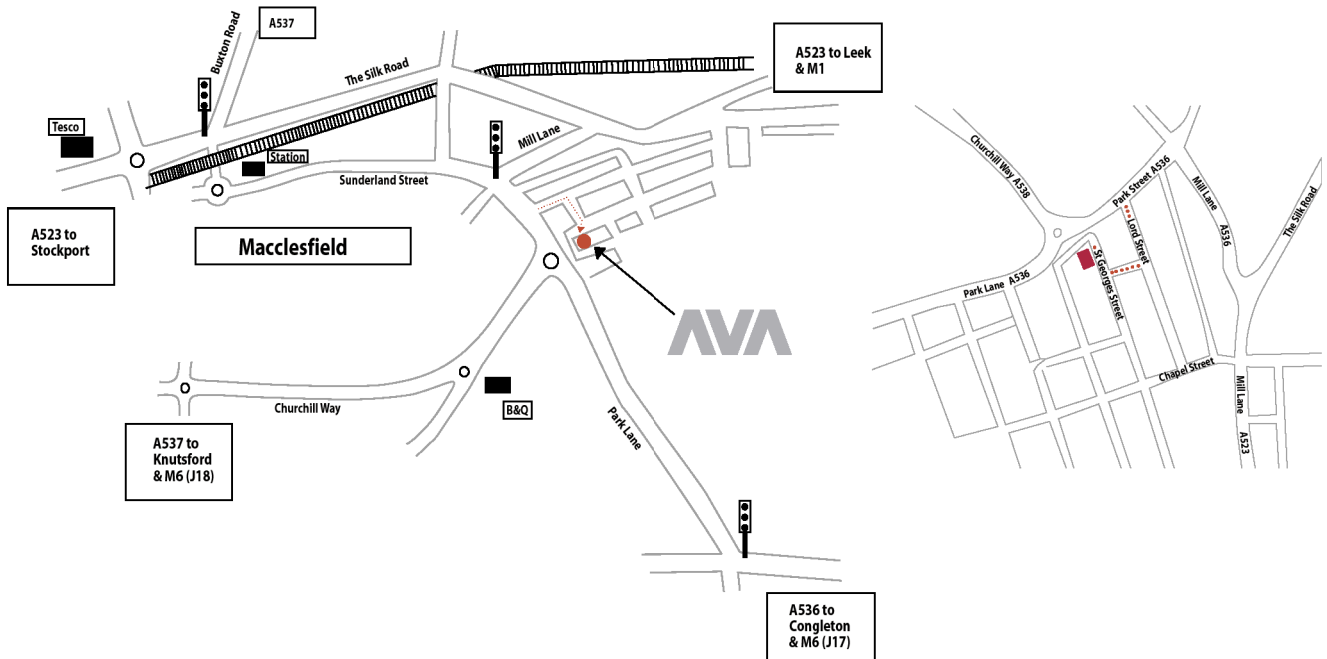

Liverpool International Airport is an hour taxi journey from AVA.

**By Car:**

**From Manchester (North East):** On the A523, go past Tesco, continue straight over the roundabout and turn right off the Silk Road, under the railway bridge. Continue on this road after the 2nd set of traffic lights, continue straight on and take 2nd left into Lord Street. Take 1st right, turn right at the end – AVA is on the left hand side (with a black and white door).

**From M6 (South):** Leave M6 at J17 and take A534 to Congleton, then A536 to Macclesfield. Turn right into Park Lane at traffic lights by Flower Pot pub. At roundabout, bear right, then take 1st right into Lord Street. Take 1st right, turn right at the end – AVA is on the left hand side.

**From M60 (North):** Leave the M60 and take the A34 South towards Wilmslow. In Wilmslow, turn right off the A34 at the roundabout signposted to Handforth & Styal. At the top of the rise, turn right at the roundabout, across the lights and next roundabout then bear right at the next roundabout. Cross the final mini roundabout and travel along the lane, taking care as there are sharp corners. As you go under the railway bridge, stop at the junction and turn right onto the A523. Follow the directions as provided above for "Manchester"

**From M6 (North West and North Wales):** Leave the M6 at J19 and go through Knutsford, following signs for Macclesfield. On entering Macclesfield, go straight ahead at the first two roundabouts, at the third roundabout take the last exit onto Oxford Road. Travel along Oxford Road until you meet a set of traffic lights on a cross roads, at this junction turn left down Park Lane. Continue down Park Lane until you come to another small round about, go straight ahead here then take the first right onto Lord Street, then first immediate right onto Grape Street turning right at the end – AVA is on the left hand Side as indicated on diagram below.